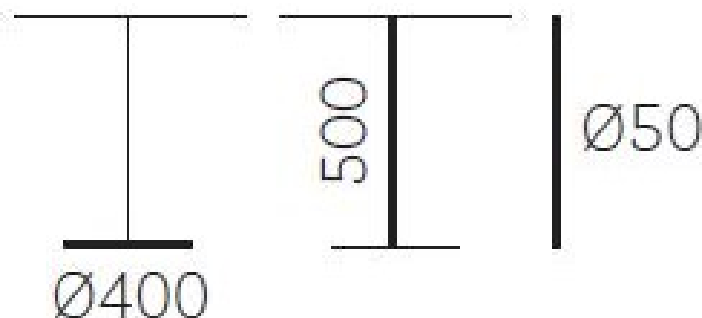

## **Inox 4412**

Inox is a simple and functional table, defined by a geometry that makes it suitable for different contexts. Table with sand-blasted cast-iron round central base, stainless steel column and cover base. Top available in different sizes and finishes.

<i>Brand:</i>	<b>Pedrali, Made in Italy</b>
<i>Item type:</i>	Small Table
<i>Item Code:</i>	4401/RMH/500 + D60BPMEDO/4000
<i>Designer:</i>	Pedrali R & D
<i>Top :</i>	Grey Marble
<i>Frame:</i>	Antique Brass
<i>Dimension:</i>	50dia x 50cm H